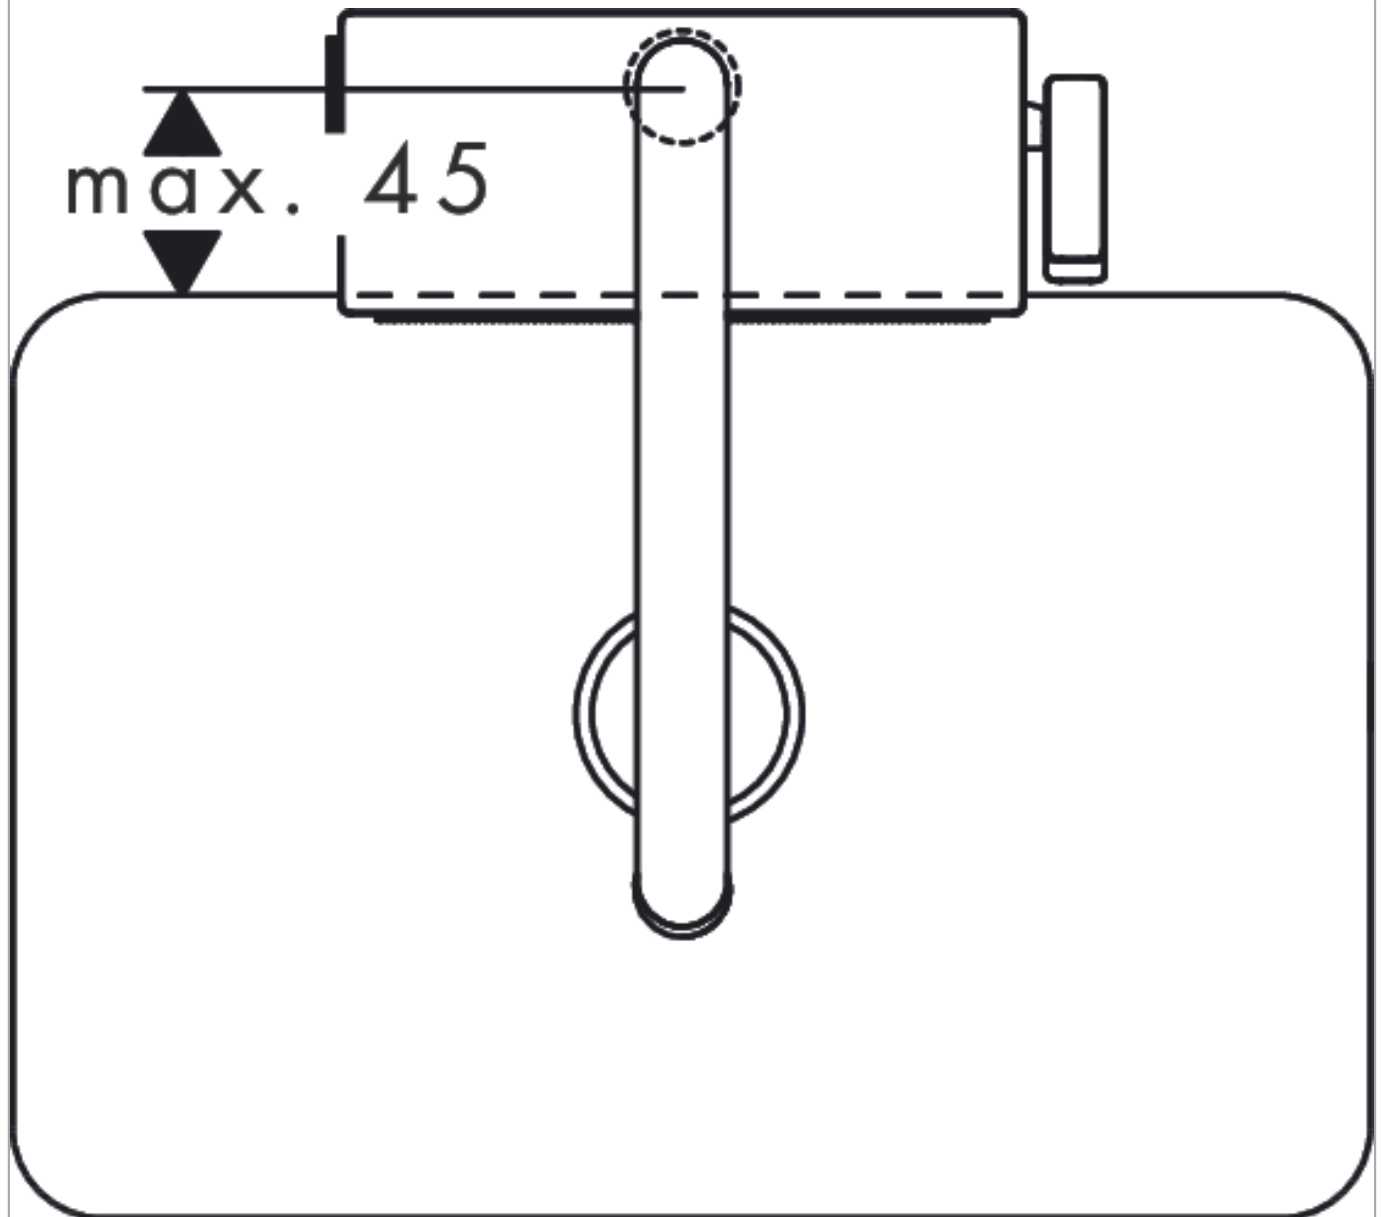

Aquno Select M81

Single lever kitchen mixer 170, pull-out spray, 3jet

Surfaces: **Stainless Steel Finish** Article Number: **73837800**

Installation examples