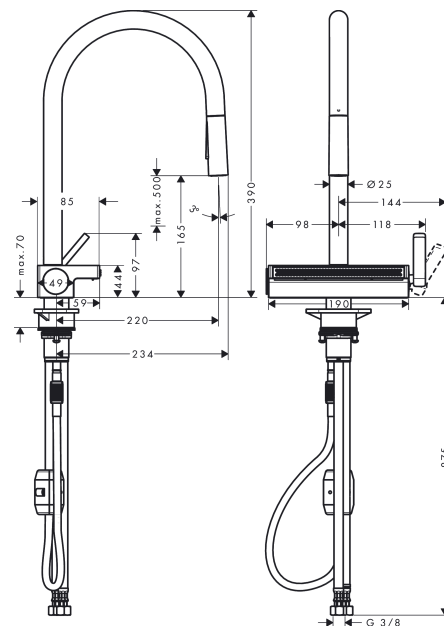

Scale drawing