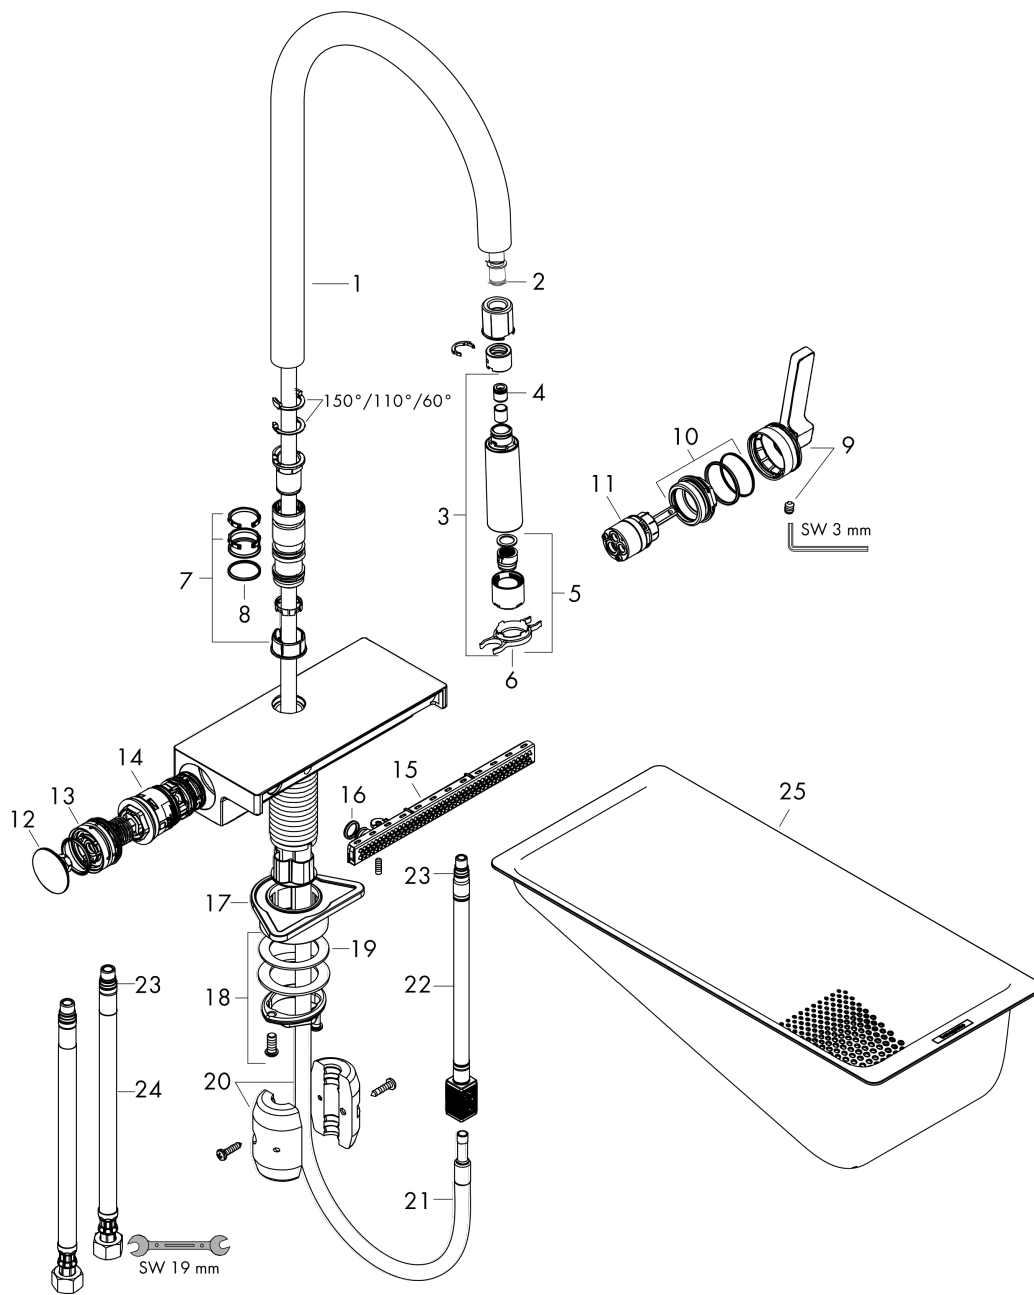

#### product features

- consists of: single lever kitchen mixer, multifunctional strainer
- ComfortZone 170
- swivel range adjustable in 3 steps 60°, 110° or 150°
- laminar spray, shower spray, SatinFlow
- change between SatinFlow and pull-out spray at the touch of a button
- lockable shower spray, spray returns through pressing spray diverter
- MagFit magnetic shower support
- connection dimension: DN15
- maximum flow rate at 3 bar: 7 l/min
- ceramic cartridge
- connection type: G 3/8 connections
- integrated non-return valve
- tap hole with Ø 35 mm required, recommendation: the middle of tap hole drilling should be max. 45 mm from the back side of of the bowl

## Installation examples

**Aquno Select M81**  
**Single lever kitchen mixer 170, pull-out spray, 3jet**  
 Surfaces: **Stainless Steel Finish**    Article Number: **73837800**

## Exploded Drawing

Year of production: >12/19

### Spare part list

Year of production: >12/19

Pos.	Description	Article Number	Price	PU
1	spout cpl.	93779800	-	1
2	O-ring 8x2	98112000	-	1
3	handspray	93778800	-	1
4	non return valve DW 10	96456000	-	1
5	spray former	93342000	-	1
6	service tool	95910000	-	1
7	set of lever collars	98365000	-	1
8	O-ring 19x2	98426000	-	1
9	handle	93776800	-	1
10	nut	92926000	-	1
11	cartridge, assy	93183000	-	1
12	cover	93777800	-	1
13	spring with sleeve	93782000	-	1
14	selector assy	93558000	-	1
15	spray head cpl.	93781800	-	1
16	O-ring 10x2	98170000	-	1
17	support	97523000	-	1
18	fixing set (special)	93253000	-	1
19	lever collar	97548000	-	1
20	weight	92500000	-	1
21	hose	93745000	-	1
22	connection hose 400 mm M10x1	92914000	-	1
23	O-ring 8x1,75	97827000	-	1
24	connection hose 900 mm M10x1 G3/8	93780000	-	1
25	-	40963000	-	1